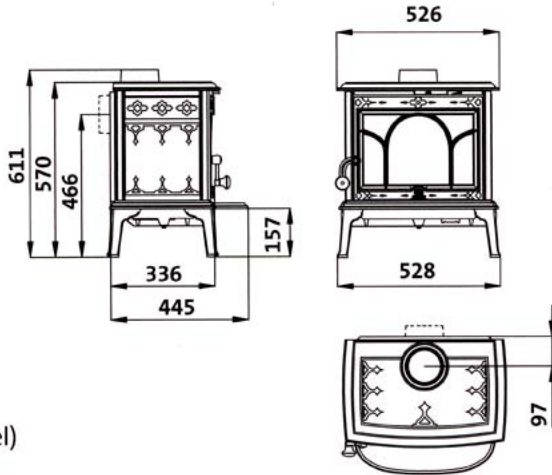

Jøtul F 100

Catalogue Number:

- 350710 (Black Paint)
- 350711 (Blue-black enamel)

Finish Options:

Matt Black Paint
Blue-black Enamel

Heat Output:

Min 2.7 kW,
Nom 5.5 kW
Max 7.5 kW

Maximum Log Length:

400mm

Flue Outlet:

Top / Rear

Flue Size:

125mm / 5" dia.

Accessories:

Multi-fuel Kit
(350718)