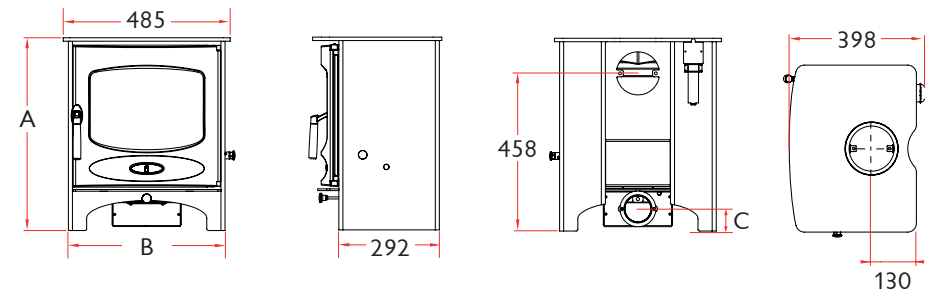

C-FIVE

The C-Five has a similar output to the C-Four but it is built with landscape proportions to take a slightly longer log length; 300mm (12"). The stove is fire brick lined and in certain situations, can be installed without the need for external air due to its rated output of 5kW.

RATED OUTPUT

5kW to room (range **2-5.5kW**)

NET EFFICIENCY

75.7%

FLUE OUTLET

Top or Rear **125mm (5")** dia

MAX LOG LENGTH

300 mm (12")

MIN DISTANCE TO COMBUSTIBLES

Side: **500mm** Rear: **400mm**

With heatshield - Rear: **175mm**

		A	B	C	WEIGHT
LOW LEGS		560	455	65	96KG
STORE STAND		745	455	250	104KG
HIGH LEGS		765	469	268	99.5KG